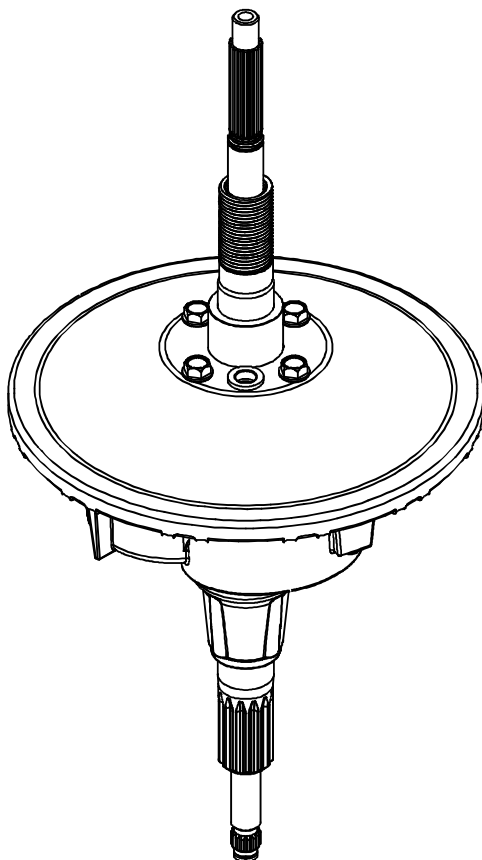

MAYTAG®

Type Policy Letter
√ Service Information

Date: June 2003
TDL-0013-B
ITDL-0012-B
No: Page 1 of 1

Attention √ Service Managers
Service and Parts Managers

Models MAV, PAV, CAV —CAV2000AWW, CAV4000AWW, CW5000W, CW6000W, CW6000Q, CW7500W, CW7500Q, DLW231RAW, ALW221RJW, HAV12K2AWW, HAV42K2AWW, PAV2300AWW, PAV2360AWW, PAV3240AWW, PAV3300AWW, PAV3360AWW, PAV4960AWW, PAV5000AWQ, PAV5000AWW, PAV5157AWW, PAV5158AWW, AAV1200AGW, AAV1200AJW, AAV1200AKW, AAV2200AGW, AAV2200AJW, AAV4200AGW, CAV2000AGW, CAV2000AJW, CAV2000AKW, CAV2000AWQ, HAV1200ARW, HAV1200AWQ, HAV1200AWW, HAV4200AKW, HAV4200ATW, HAV4200AWW, LNC6760B71, LNC6762B01, LNC6762B71, LNC6764A71, LNC6766B71, MAV2200AJW, PAV2300AGW, PAV3300AGW, PAV3300AKW

Brand
Admiral
Crosley
Magic Chef
Maytag
Maytag Performa

Product
Laundry

Issue New sheet metal transmission cover.

Warranty Standard manufacturing warranty applies.

Action Manufacturing has made a change in the appearance only of the service and production of the dual drive transmissions. In April 2002, the process of transitioning over to the new style sheet metal cover transmission was initiated. The part change will not affect the internal components of the transmission, and was done to improve the manufacturing process. The part numbers have remained the same with the old style transmission fitting new product and new fitting old.

New Style